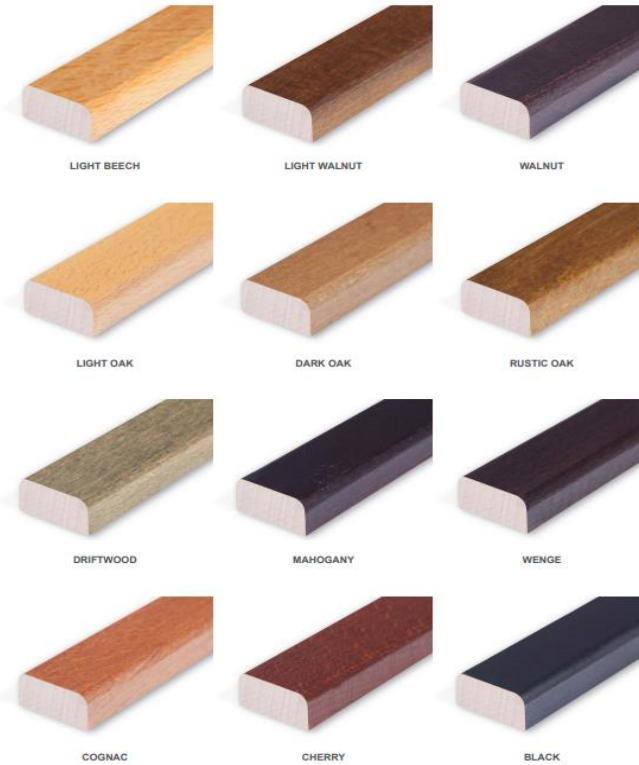

# Vercelli Side Chair

## VENETO FAUX LEATHERS